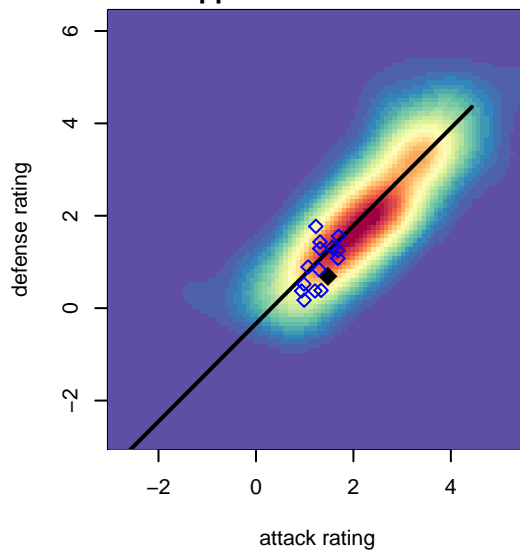

Washington Timbers Green 1 G02

Washington Timbers
 Vancouver, WA
 G02 total strength=1113
 attack=4.38 defense=1.99
 spr league = Win OYS G02 Div 1 White

alt names used:
 WA Timbers FC 02G Greens
 WA Timbers 02G Green 1
 WA Timbers 02G Green 1

Venues played:
 2016 Summer Slam Gold/Silver U15
 2016 Win OYS G02 Division 1 White
 2016 OYS Presidents Cup G02

Washington Timbers Green 1 G02
 Dots are actual minus expected GF (blue circles) and GA (red triangles).
 Blue line is smoothed change in attack strength. Red is smoothed change in defense strength.

**attack and defense variance (black dot)
relative to other teams
and top 10 in region**

**attack and defense rating
relative to others at age
and all opponents in last 13 months**

**attack and defense rating
relative to others at age
and all opponents in last 13 months**

Performance relative to 13 month average

Performance relative to 13 month average

Distribution of opponents
 Red = Lose zone, Blue = Win zone, Green = Even
 Black line separates win/lose zones

lot. A=Neither has attack advantage, B=Opponent has both attack and defense advantage, C=Opponent has both attack and defense disadvantage, D=Both have