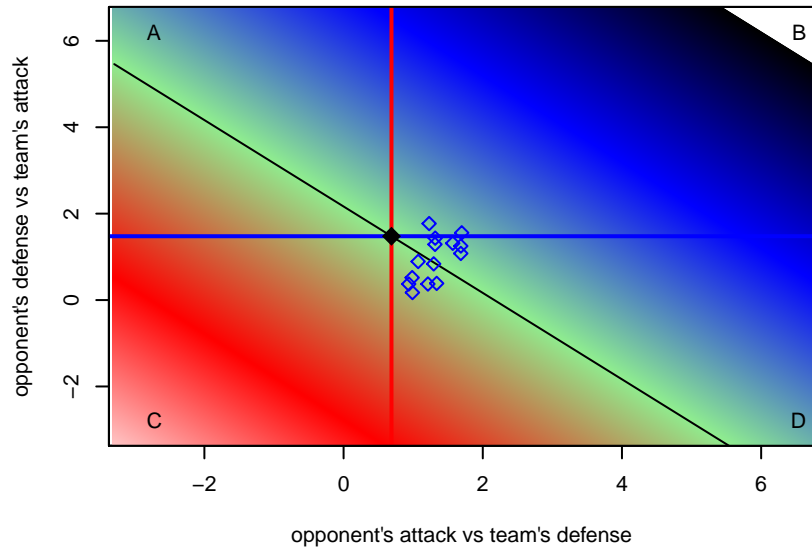

Venues played:
 2016 Summer Slam Gold/Silver U15
 2016 Win OYS G02 Division 1 White
 2016 OYS Presidents Cup G02

Washington Timbers Green 1 G02
 Dots are actual minus expected GF (blue circles) and GA (red triangles).
 Blue line is smoothed change in attack strength. Red is smoothed change in defense strength.

**attack and defense variance (black dot)
relative to other teams
and top 10 in region**

**attack and defense rating
relative to others at age
and all opponents in last 13 months**

**attack and defense rating
relative to others at age
and all opponents in last 13 months**

Performance relative to 13 month average

Performance relative to 13 month average

Distribution of opponents
 Red = Lose zone, Blue = Win zone, Green = Even
 Black line separates win/lose zones

lot. A=Neither has attack advantage, B=Opponent has both attack and defense advantage, C=Opponent has both attack and defense disadvantage, D=Both have