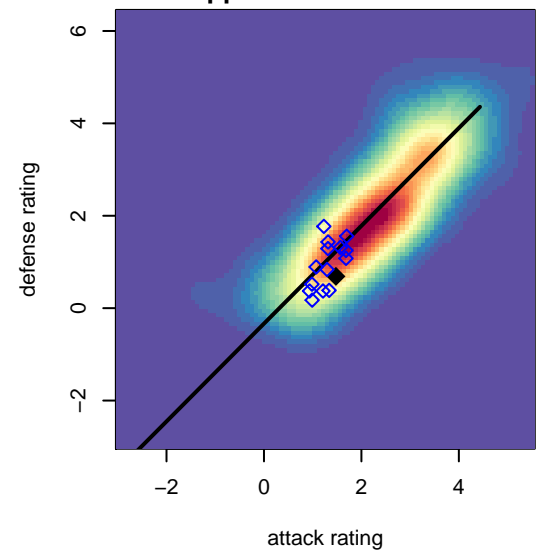

Washington Timbers Green 1 G02

Washington Timbers
 Vancouver, WA
 G02 total strength=1113
 attack=4.38 defense=1.99
 spr league = Win OYS G02 Div 1 White

alt names used:
 WA Timbers FC 02G Greens
 WA Timbers 02G Green 1
 WA Timbers 02G Green 1

Venues played:
 2016 Summer Slam Gold/Silver U15
 2016 Win OYS G02 Division 1 White
 2016 OYS Presidents Cup G02

Washington Timbers Green 1 G02
 Dots are actual minus expected GF (blue circles) and GA (red triangles).
 Blue line is smoothed change in attack strength. Red is smoothed change in defense strength.

**attack and defense variance (black dot)
relative to other teams
and top 10 in region**

**attack and defense rating
relative to others at age
and all opponents in last 13 months**

**attack and defense rating
relative to others at age
and all opponents in last 13 months**

Performance relative to 13 month average

Performance relative to 13 month average

Distribution of opponents
 Red = Lose zone, Blue = Win zone, Green = Even
 Black line separates win/lose zones

lot. A=Neither has attack advantage, B=Opponent has both attack and defense advantage, C=Opponent has both attack and defense disadvantage, D=Both have